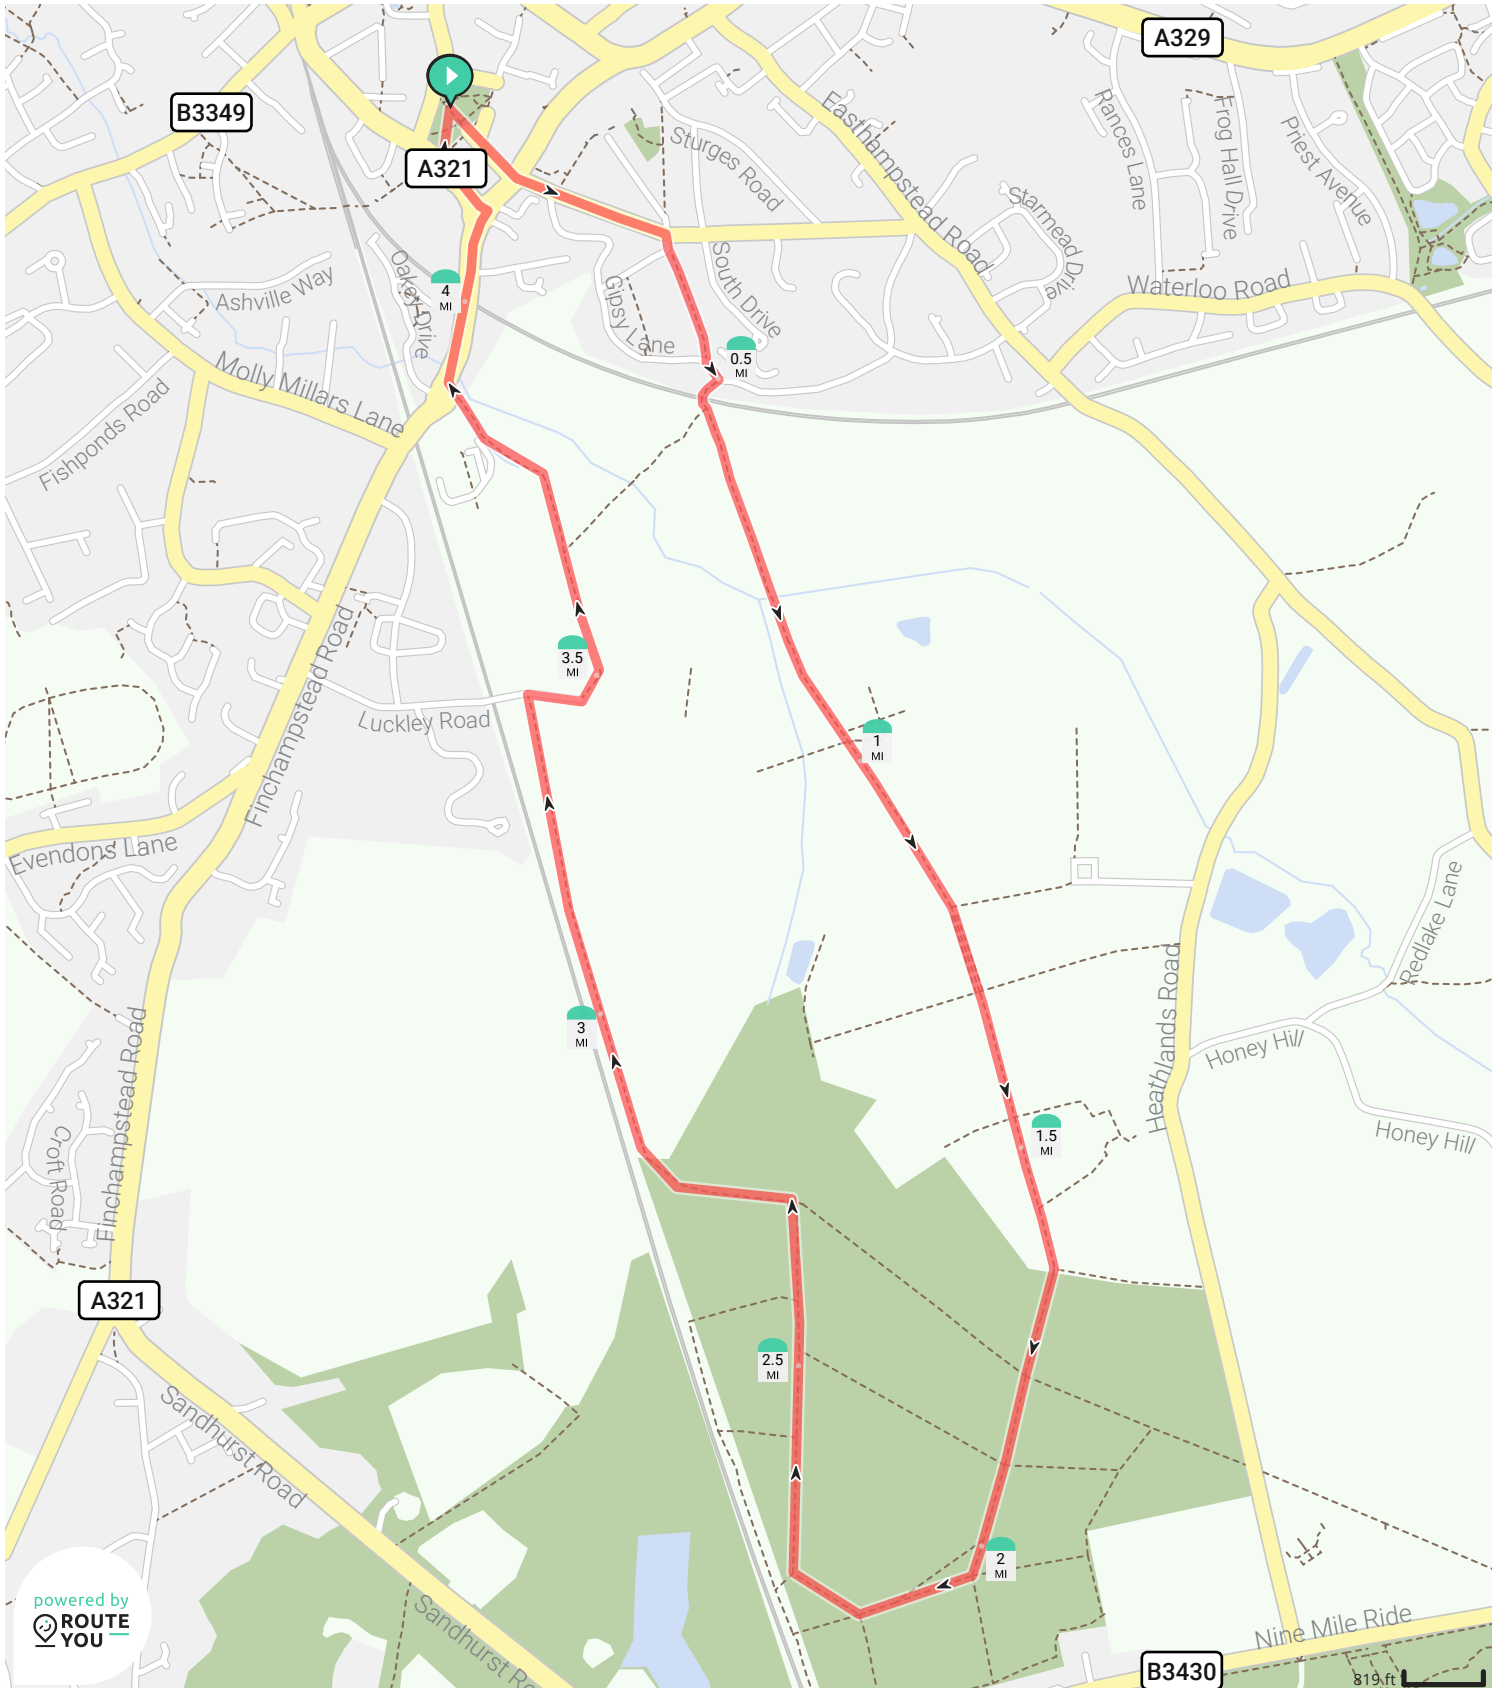

# Wokingham Walk 5 miles

View on mobile

By Stan H

- Length: 4.44 mi
- Ascent: 128.0 ft
- difficulty level: 5/10

- Earle Crescent, RG40 2AU Wokingham, England, United Kingdom
- Earle Crescent, RG40 2AU Wokingham, England, United Kingdom

powered by ROUTE YOU