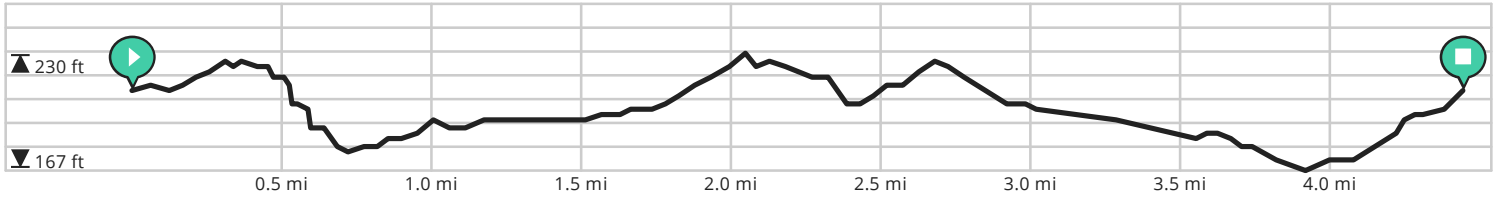

# Wokingham Walk 5 miles

View on mobile

By Stan H

- Length: 4.44 mi
- Ascent: 128.0 ft
- difficulty level: 5/10

- Earle Crescent, RG40 2AU Wokingham, England, United Kingdom
- Earle Crescent, RG40 2AU Wokingham, England, United Kingdom